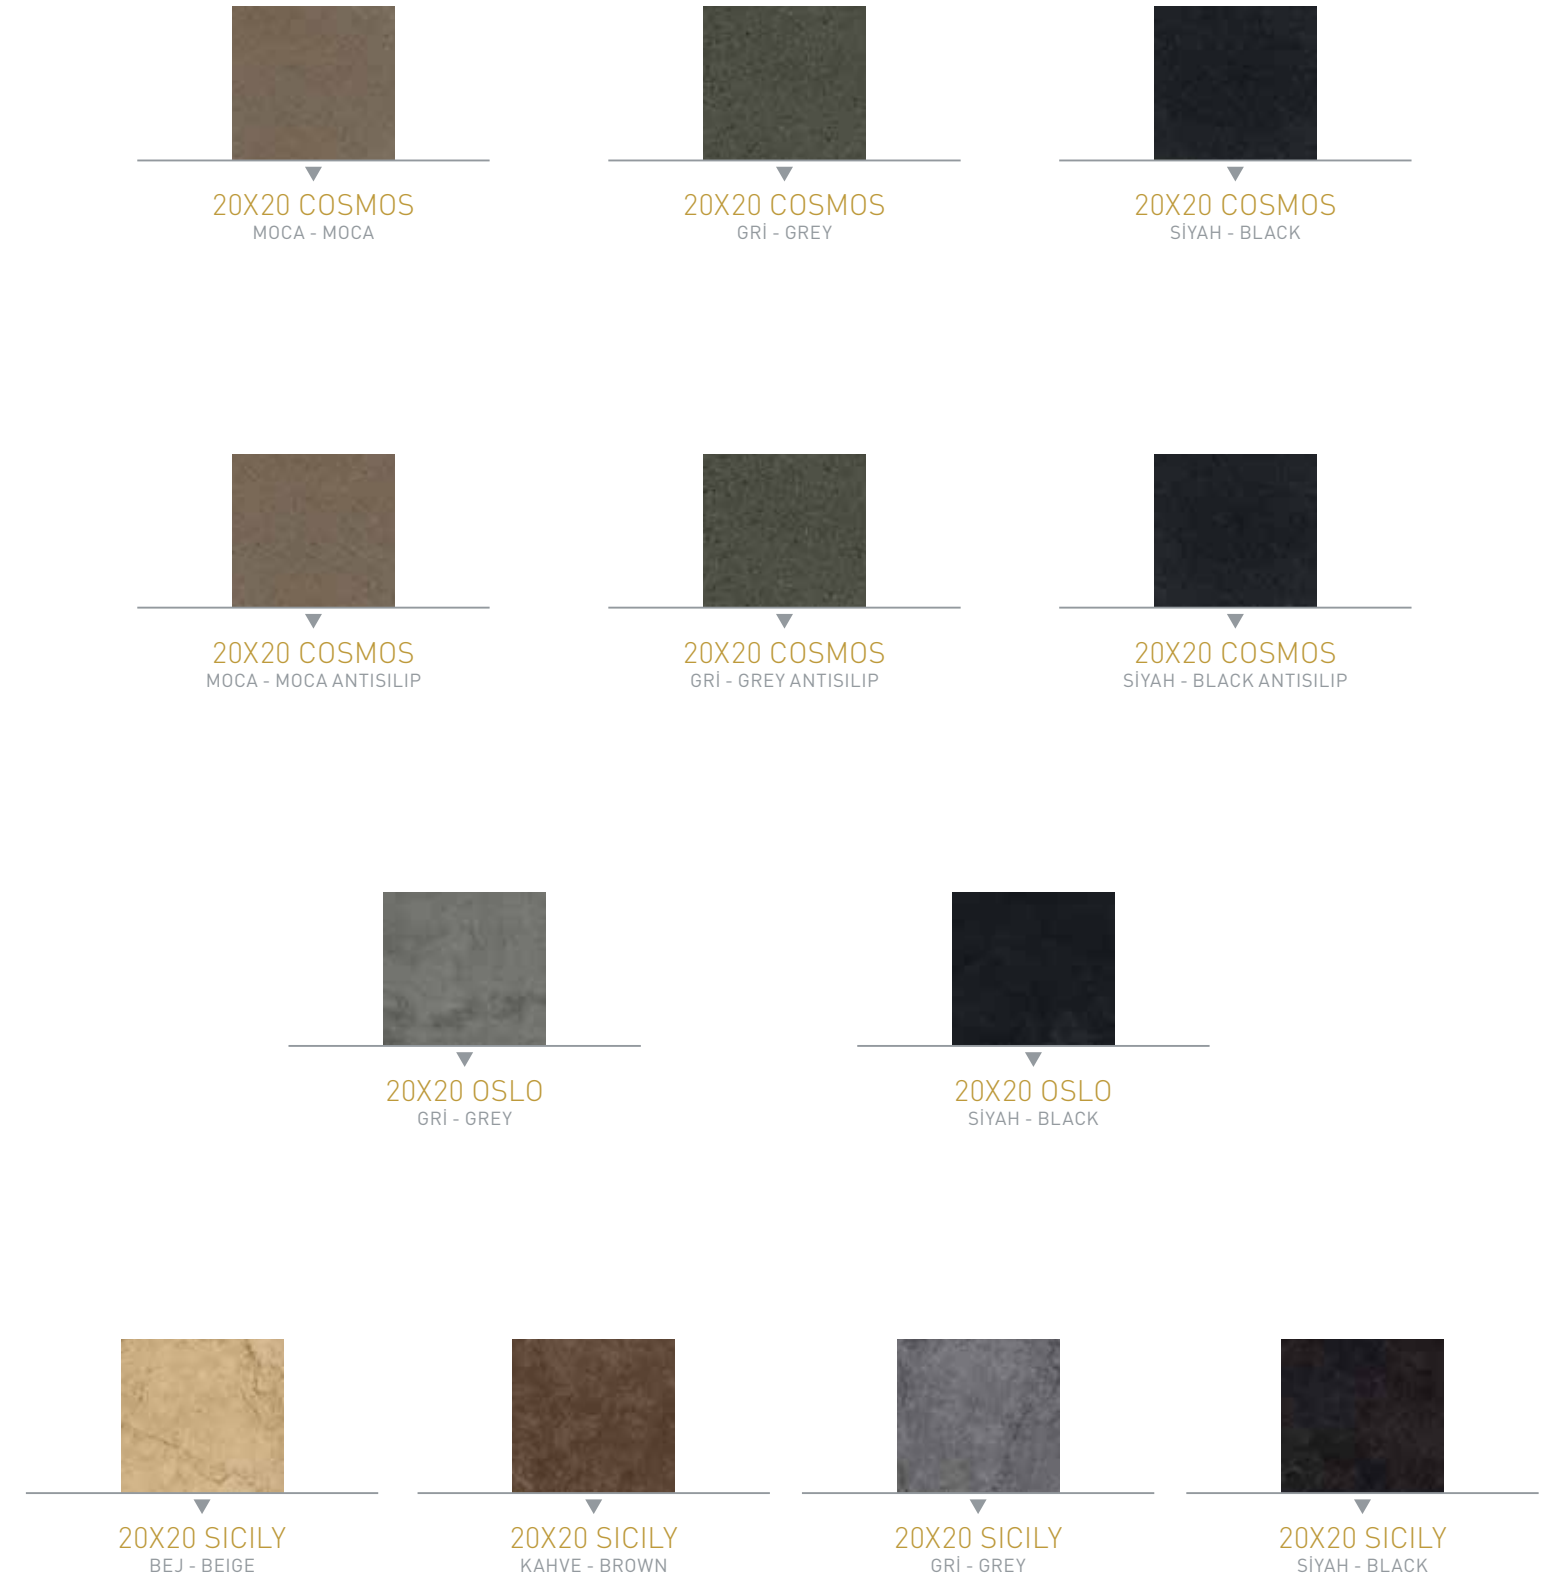

10X10
DUVAR
KAROLARI
2013

10x10
WALL TILES
2013